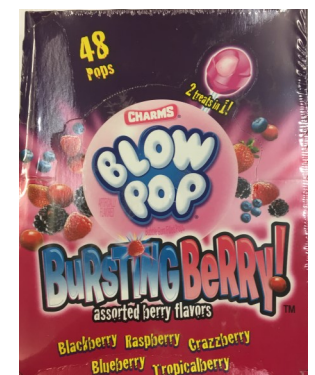

EXCLUSIVE ANDY

& NOVELTY DIST. LTR

Baby Bottle Pops
18 x 31g

Ring Pops
24x14g

Sour Flush
468g

Astro Pop
24x28g

Blue Raspberry LiveWires
300ctx1.2 kg

8 Flavours !

Sweet & Sour
48ct

Sour Apple
48ct

KiwiBerry Blast
48 Ct

What a Melon
48ct

Blue Razz Berry
48ct

Assorted Fruit
48ct

Black Ice Blackberry
48ct

Bursting Berry
48ct

**Chupa Chups
60ct Tub**

Rain-Blo Asst.

Fruit Stripe 5 Flavor

**Hubba Bubba
Original
12pk**

Stride Sour Patch Kids Gum 12pk

**Orange
Watermelon**

**Lime
Raspberry**

Assorted Flavours